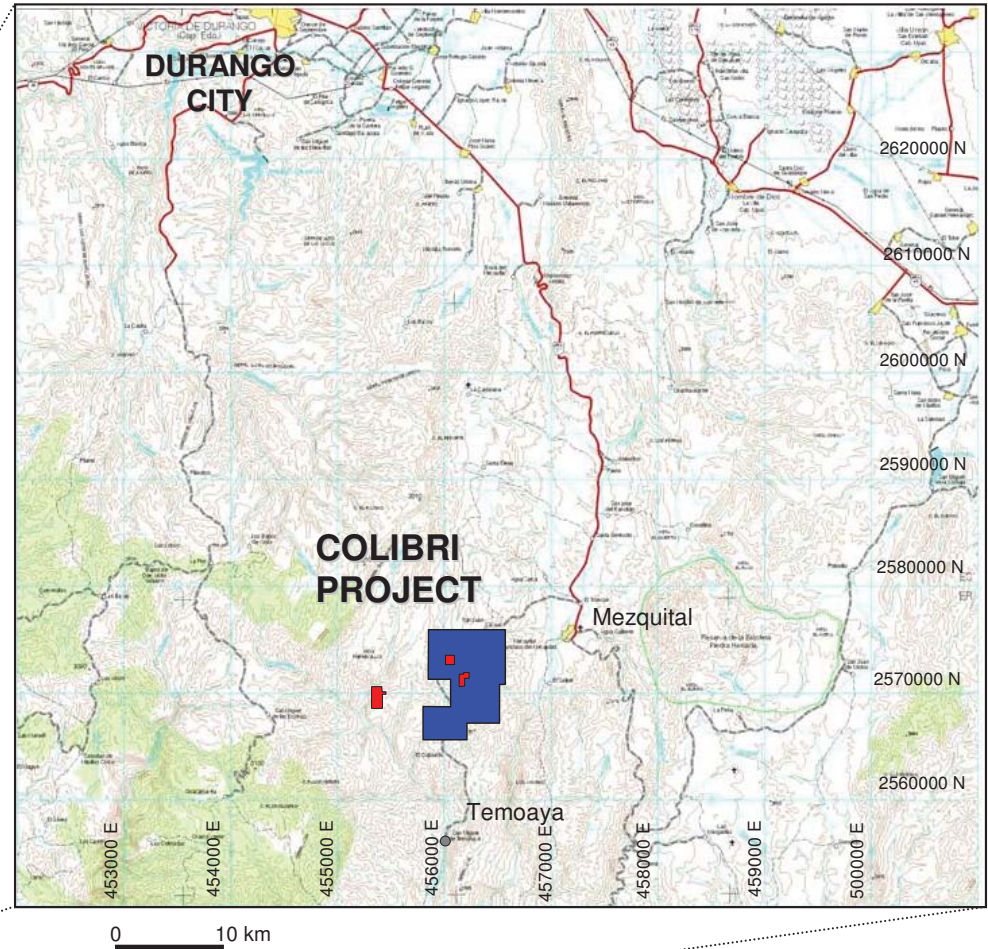

-  CANASIL'S PROPERTY  
SIX CLAIMS: 6000 HAS
-  THIRD PARTIES CLAIMS

**COLIBRI PROJECT  
LOCATION MAP**